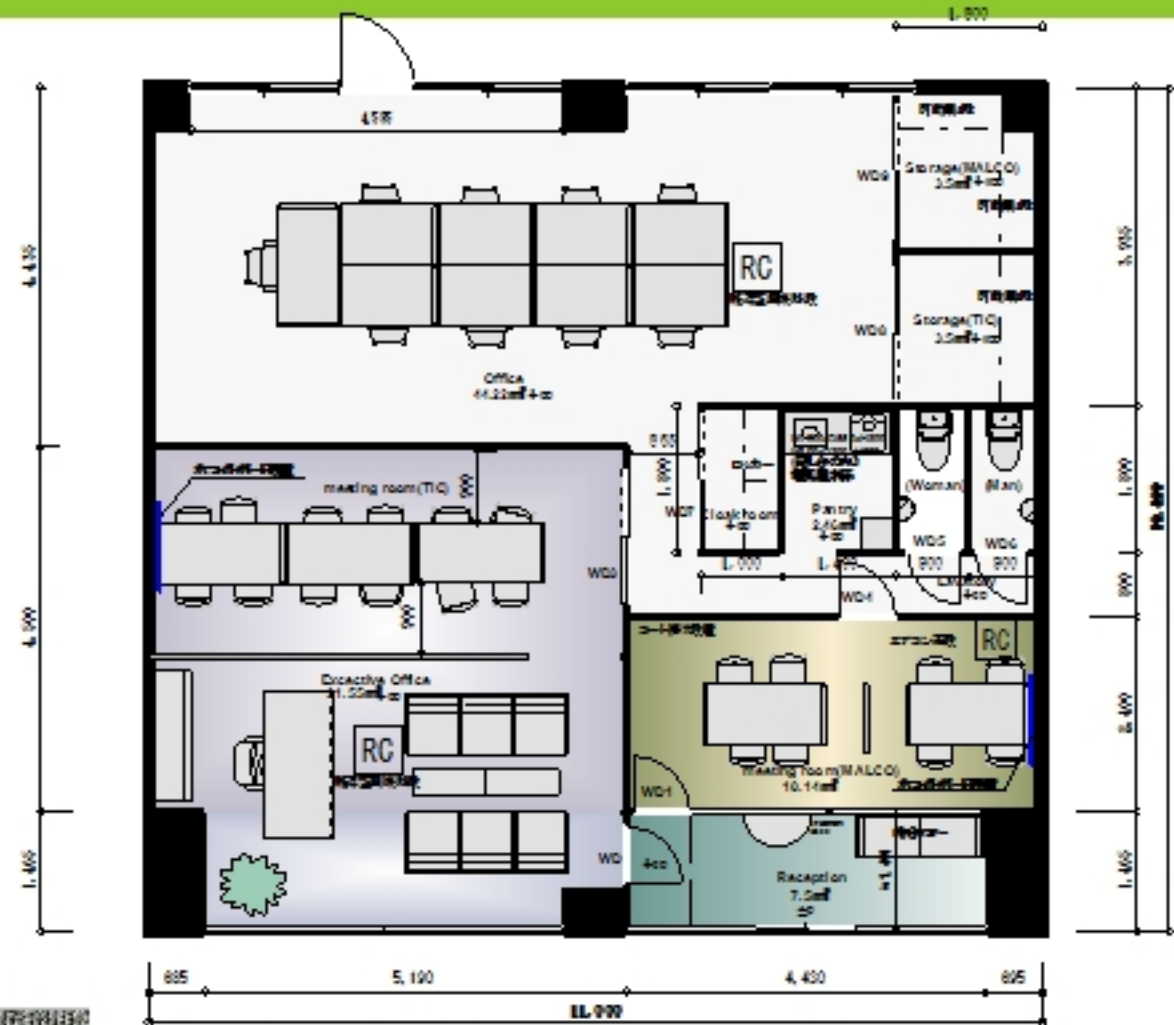

OFFICE STYLE DESIGN FOR JAPAN MALCO AND TIC Presentator Living Stage Inc

GA4001 (Office, meeting room)

GA4005 (Executive Office, meeting room)